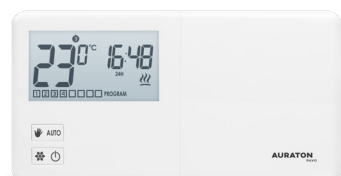

**TUCANA P**

AURATON 2025 P

Weekly, wired thermostat with the function of setting the temperature with hourly precision, with the external temperature sensor

**PAVO**

AURATON 2030

Weekly, wired thermostat with the function of setting the temperature with the minute precision