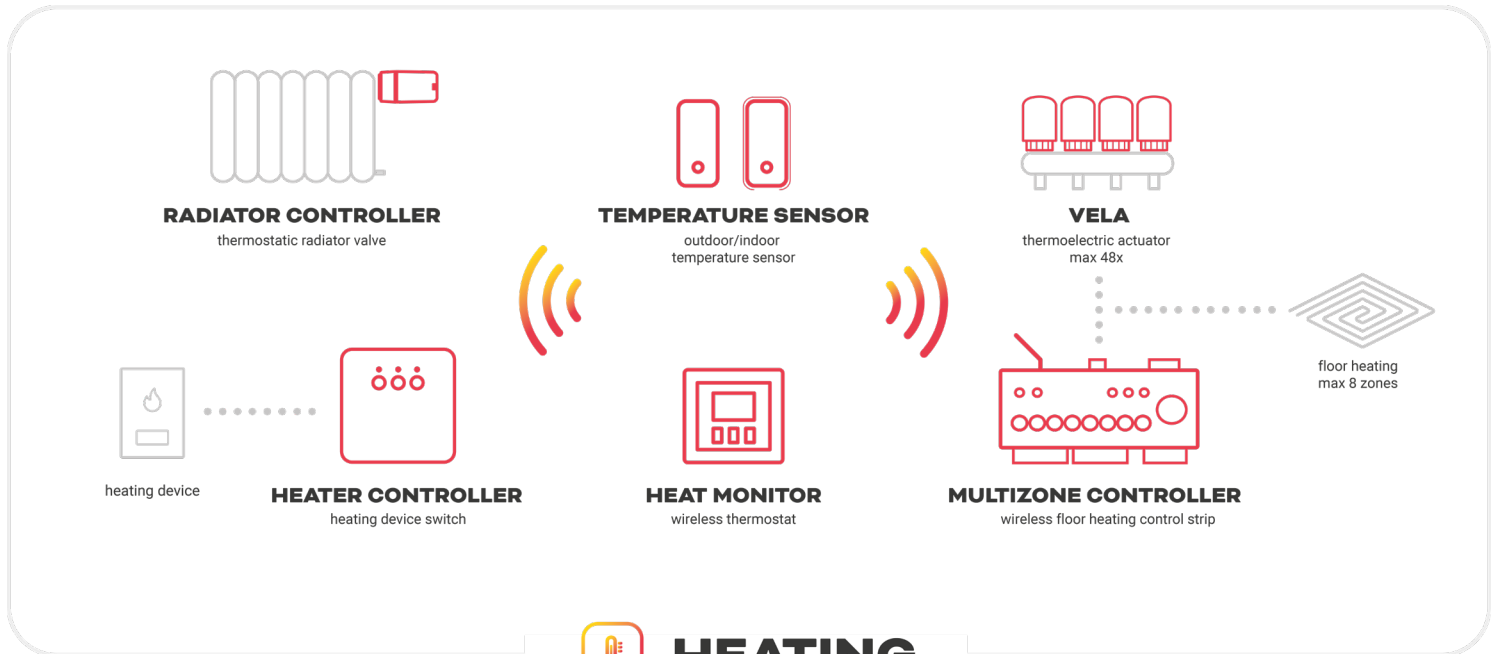

## TUCANA SET

AURATON R25 RT

Weekly wireless thermostat with heating device controller, with the function of setting the temperature with hourly precision; available in colours: white and Carbon Edition

## PAVO SET

AURATON R30 RT

Weekly, wireless thermostat with heating device controller, with the function of setting the temperature with the minute precision

# HOW DOES AURATON SMART HOME WORK?