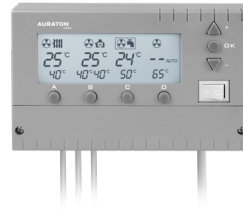

# WIRED CONTROL CH PUMPS & DHW

**VOLANS**  
AURATON 1106

CH pump controller

**HYDRUS**  
AURATON S08

CH/DHW pump controller

**HYDRA**  
AURATON S10

Three-way valve controller

**URSA**  
AURATON S14