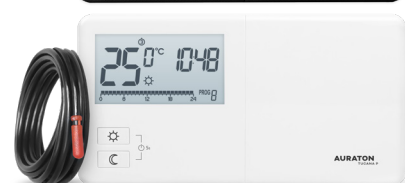

TUCANA P

AURATON 2025 P

Weekly, wired thermostat with the function of setting the temperature with hourly precision, with the external temperature sensor