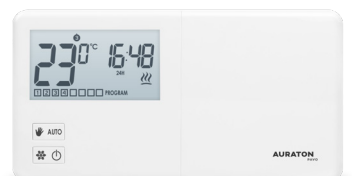

# WIRELESS CONTROL HEATING DEVICES

DAILY