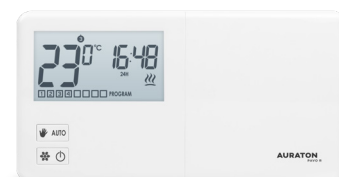

Weekly, wireless thermostat with the  
function of setting the temperature with the  
minute precision