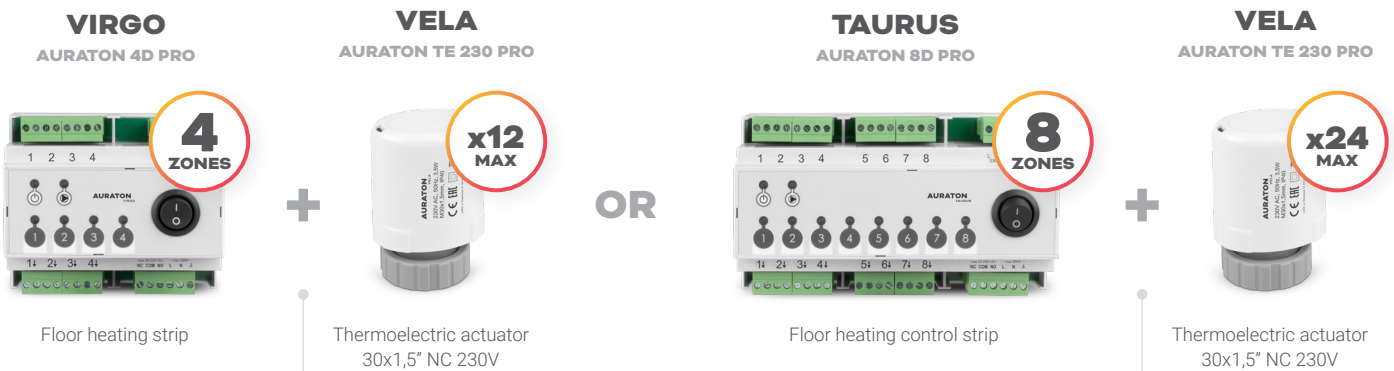

WIRED CONTROL FLOOR HEATING