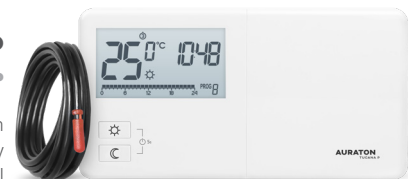

TUCANA P

AURATON 2025 P

Weekly, wired thermostat with the function of setting the temperature with hourly precision, with the external temperature sensor